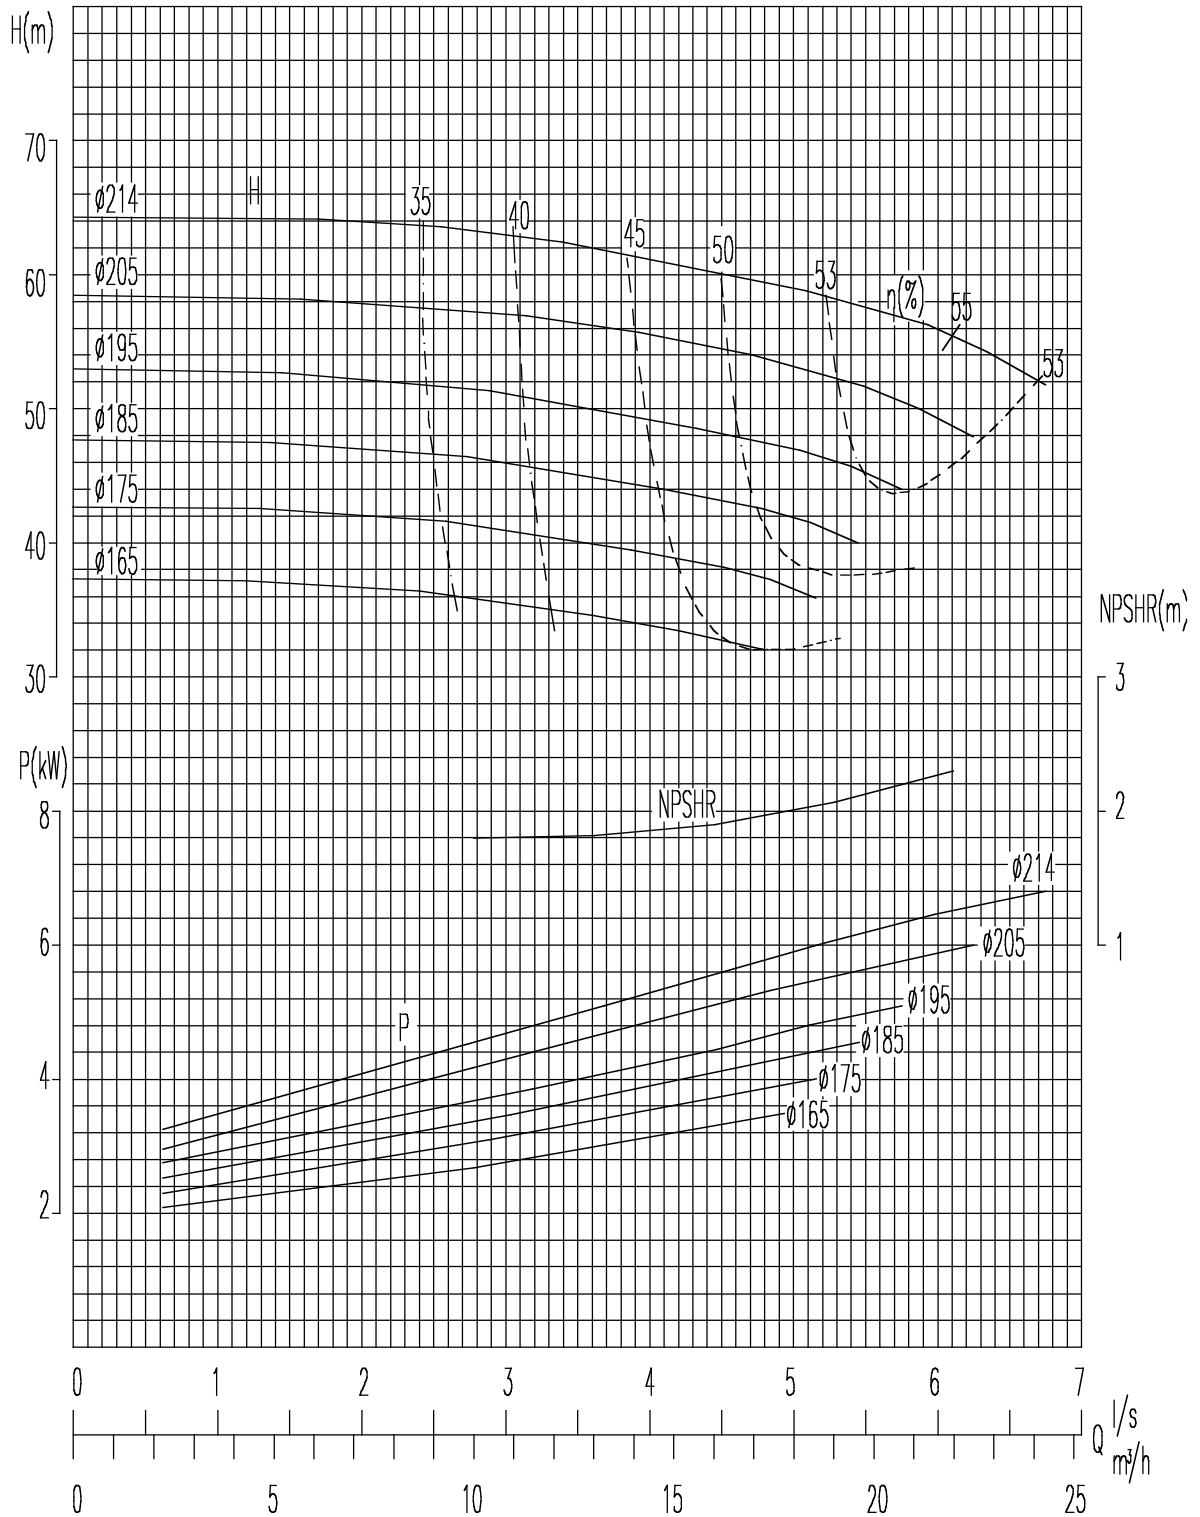

PUMP MODEL 32 - 20
SPEED 2pole

PUMP MODEL 32 - 20
SPEED 4pole

DIPOMPO
THE 'PUMP' SOLUTION

Overall and Mounting Dimensions(mm)

Pump Type	Frame Size	Pump Dimensions						Pump Foot Dimensions										Shaft End			
		1 - Suc	2 - Dis	a	f	h1	h2	b	c	m1	m2	n1	n2	n3	s1	s2	w	d	l	t	u
32-20	25	50	32	80	360	160	180	50	14	100	70	240	190	110	14	14	267	24	50	27	8