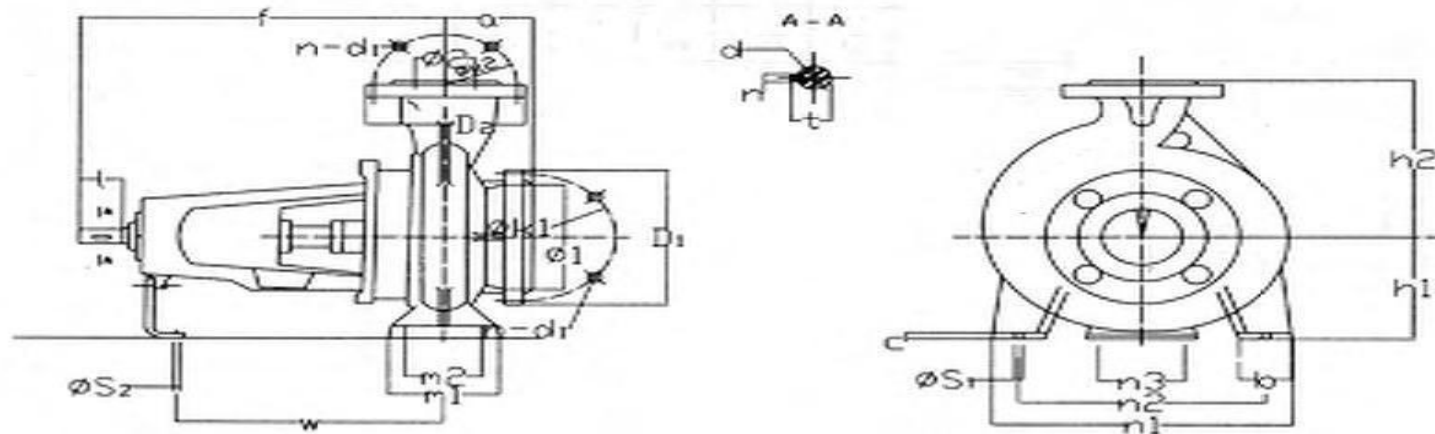

PUMP MODEL 32 - 20
SPEED 2pole

PUMP MODEL 32 - 20
SPEED 4pole

DIPOMPO
THE 'PUMP' SOLUTION

Overall and Mounting Dimensions(mm)

Pump Type	Frame Size	Pump Dimensions						Pump Foot Dimensions										Shaft End			
		1 - Suc	2 - Dis	a	f	h1	h2	b	c	m1	m2	n1	n2	n3	s1	s2	w	d	l	t	u
32-20	25	50	32	80	360	160	180	50	14	100	70	240	190	110	14	14	267	24	50	27	8