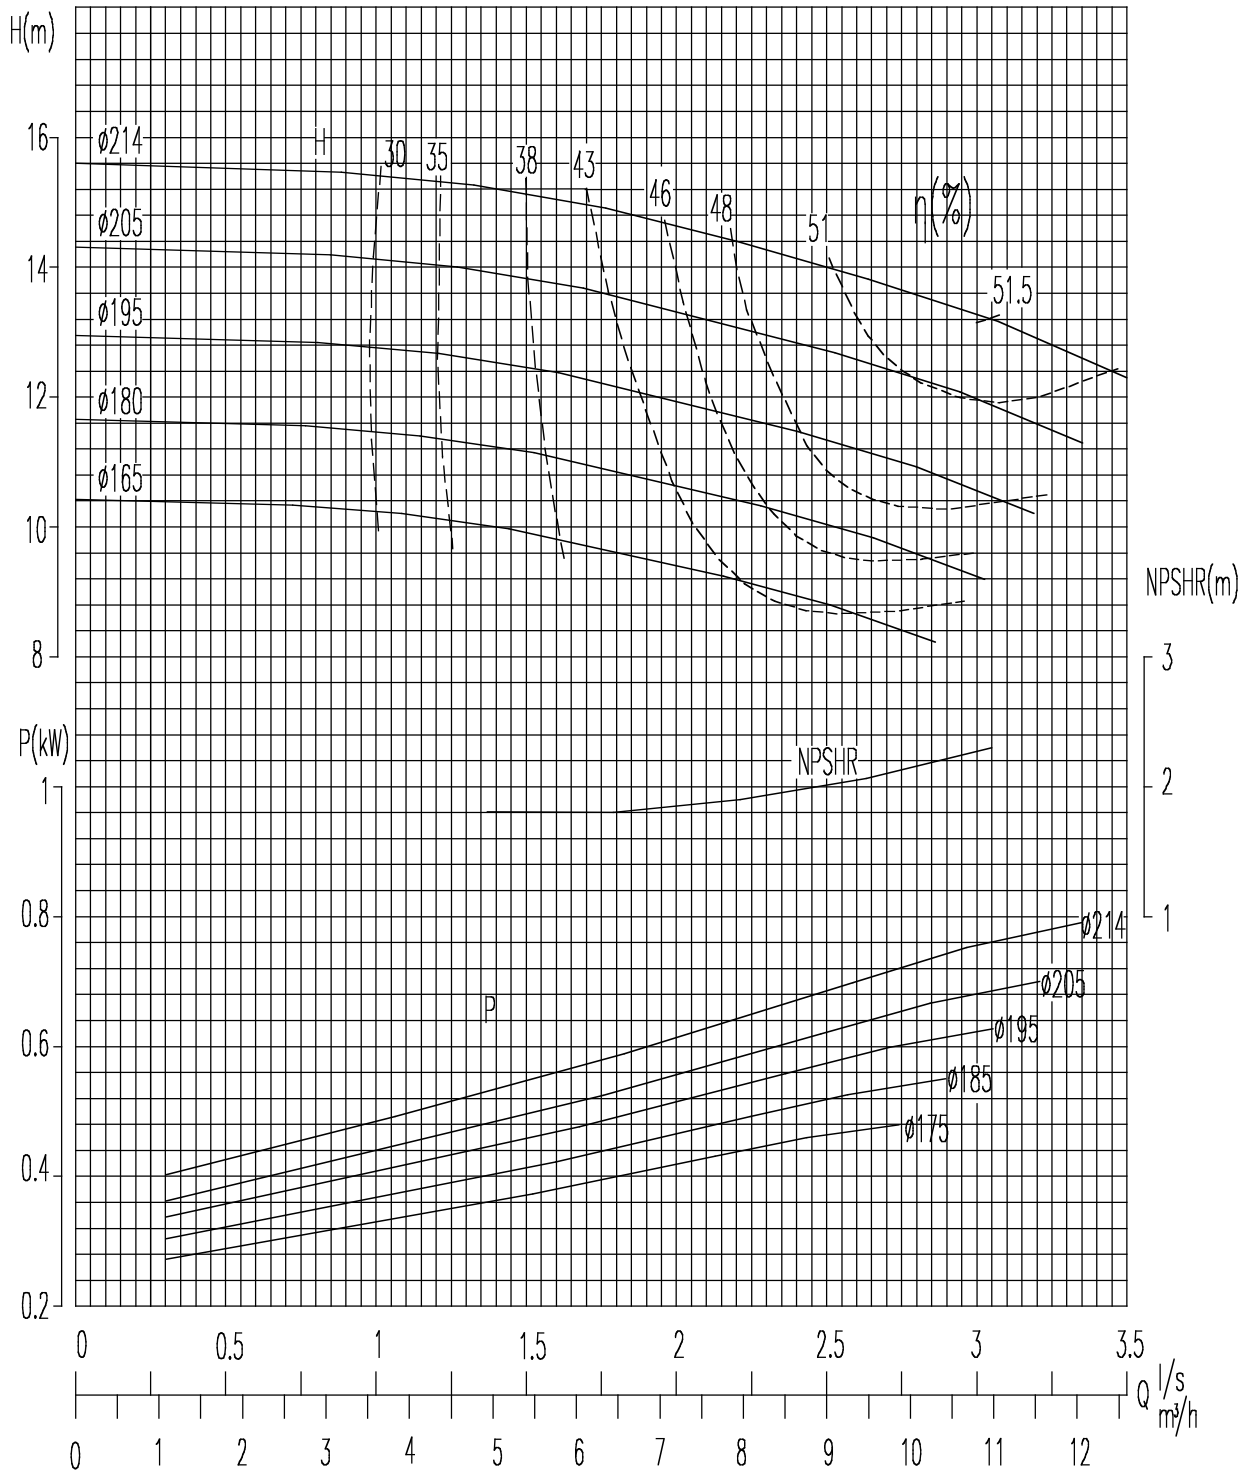

PUMP MODEL 32 - 20
SPEED 2pole

PUMP MODEL 32 - 20
SPEED 4pole

DIPOMPO
THE 'PUMP' SOLUTION

Overall and Mounting Dimensions(mm)

Pump Type	Frame Size	Pump Dimensions						Pump Foot Dimensions										Shaft End			
		1 - Suc	2 - Dis	a	f	h1	h2	b	c	m1	m2	n1	n2	n3	s1	s2	w	d	l	t	u
32-20	25	50	32	80	360	160	180	50	14	100	70	240	190	110	14	14	267	24	50	27	8